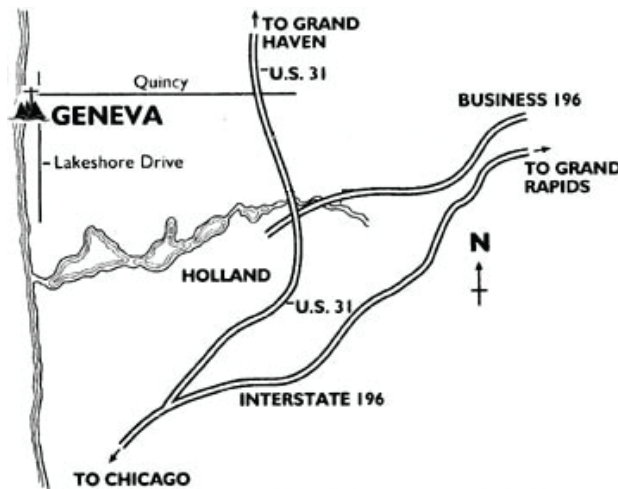

# Directions to Camp Geneva's Retreat Center

3995 Lakeshore Drive • Holland, MI 49424  
616.399.3150

Camp Geneva is located on the north side of Holland at the intersection of Lakeshore Drive and Quincy Street.

## FROM THE NORTH:

- Take US-31 south to Quincy Street.
- Take Quincy Street west to the end and you will be across the street from the driveway of Camp Geneva (approximately 6 miles).

## FROM THE SOUTHEAST:

- Take US-131 north to the 100th Street (Exit 72).
- Take 100th Street west to US-31 (along the way, the name will change to Adams St., then to 16th Street).
- Take US-31 north to Quincy Street (approximately 2 miles north of Westshore Mall).
- Take Quincy Street west to the end and you will be across the street from the driveway of Camp Geneva (approximately 6 miles).

## FROM THE SOUTH:

- Take US-31 north to Quincy Street (approximately 2 miles north of Westshore Mall).
- Take Quincy Street west to the end and you will be across the street from the driveway of Camp Geneva (approximately 6 miles).